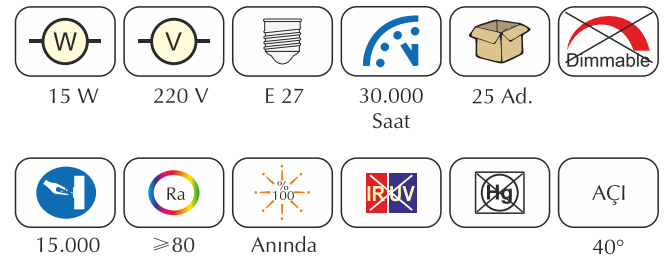

PAR 38 SPOT LED LAMBA

Ürün	Sip.Kodu	Barcode	LUMEN	Color	b/d	Fiyat(₺)
Yeni Tip 20 W Par38 Spot Led Lamba Günişığı	500381	8697781510433	1250	2700K-3000K	133/120	40,00
Yeni Tip 20 W Par38 Spot Led Lamba Beyaz	500384	8697781510457	1250	5700K-6000K	133/120	40,00