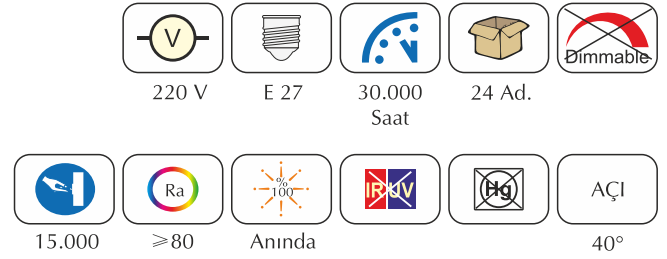

PAR 30 SPOT LED LAMBA

Ürün	Sip.Kodu	Barcode	W	LUMEN	3000 Lumens/Watt	Color	b/d	Fiyat(₺)
Yeni Tip 12 W Par30 Spot Led Lamba Günişığı	500376	8697781510396	12	1200	80	5700K-6000K	103/95	30,50
13 W Par30 Spot Led Lamba Beyaz	500377	8697781517623	13	1200	80	5700K-6000K	103/95	58,00
Yeni Tip 12 W Par30 Spot Led Lamba Beyaz	500379	8697781510419	12	1200	80	5700K-6000K	103/95	30,50