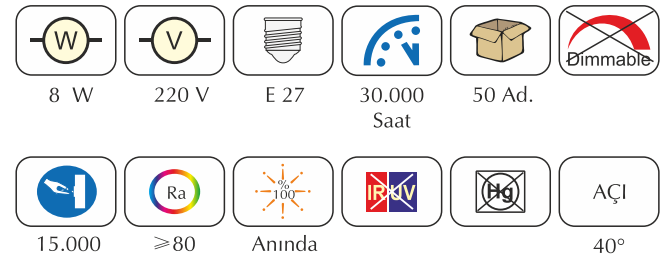

PAR 20 SPOT LED LAMBA

Ürün	Sip.Kodu	Barcode	LUMEN	000 Lumen/Watt	Color Temperature	b/d	Fiyat(₺)
8 W Par20 Spot Led Lamba Güneşli	500370	869778151	640	80	2700K-3000K	81/63,5	19,50
8 W Par20 Spot Led Lamba Beyaz	500372	869778151	640	80	5700K-6000K	81/63,5	19,50