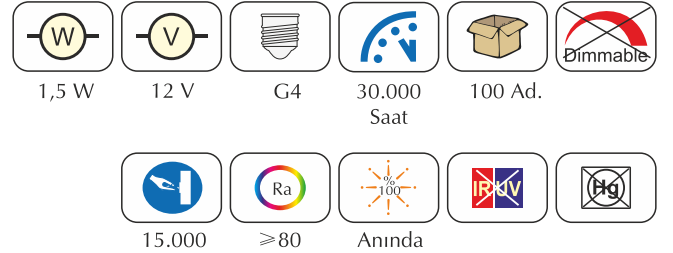

12 V G4 KAPSÜL LED LAMBA

Ürün	Sip.Kodu	Barcode	LUMEN	0000 Lumen/Var	Color	b/d	Fiyat(₺)
1,5 W G4 Kapsül Led Lamba Günışığı	500330	8697781518002	80	53	2700K-3000K	32,5/10,2	11,00
1,5 W G4 Kapsül Led Lamba Beyaz	500332	8697781518026	80	53	5700K-6000K	32,5/10,2	11,00
Yeni Tip 1,5 W G4 Kapsül Led Lamba Günışığı	500333	8697781513120	100	66	3000K	40x16	12,20
Yeni Tip 1,5 W G4 Kapsül Led Lamba Beyaz	500335	8697781513144	100	66	6000K	40x16	12,20